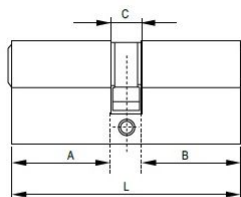

PRODUCT SHEET

Description:

Profile Cylinder, Brass Polished, 95mm (35+10+50mm) FAB Key Way, W/3 SISO Metal Keys, W/Screw

Item number:

14.60.127-0

Units	Box	Carton	HS Code	Barcode
Pcs.	10	50	8301600090	 5704866051408